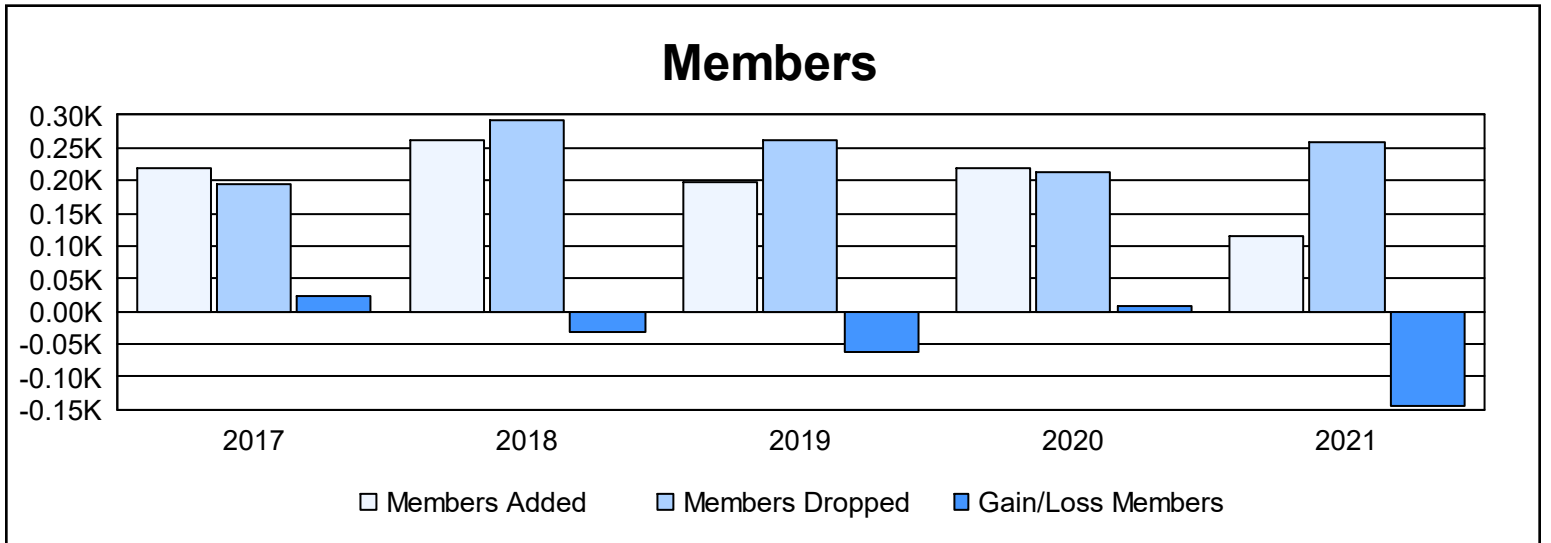

Year	New Clubs	Dropped Clubs	Gain/ Loss Clubs	New Members	Charter Members	Reinstate Members	Transfer Members	Total Member Added	Total Members Dropped	Gain/ Loss Members
2016-2017	1	0	1	169	26	9	14	218	193	25
2017-2018	1	1	0	204	20	6	31	261	291	-30
2018-2019	2	3	-1	143	42	4	10	199	262	-63
2019-2020	4	1	3	104	98	2	16	220	212	8
2020-2021	2	1	1	60	45	4	7	116	259	-143
<b>Average</b>	<b>2</b>	<b>1</b>	<b>1</b>	<b>136</b>	<b>46</b>	<b>5</b>	<b>16</b>	<b>203</b>	<b>243</b>	<b>-41</b>

### Membership Composition June 2021 Cumulative